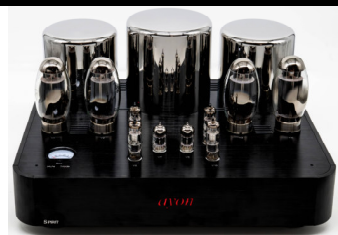

STEREO POWER AMPLIFIERS ► PUSH-PULL SERIES

SPIRIT V - PA « KT150 »

Power amplifier;

Fully balanced gain-stage design; 2x70W Pentode, 2x45W Triode -switchable, 2 x 12AU7, 4 x PCL86, 0dB NFB, 1 x In-RCA, 1 x In-XLR, Auto-Fixed-Bias system & Tube test program; Analog Bias meter;
Power Tubes: **4 x KT150** (standard)

€ 7.495,--

NEW