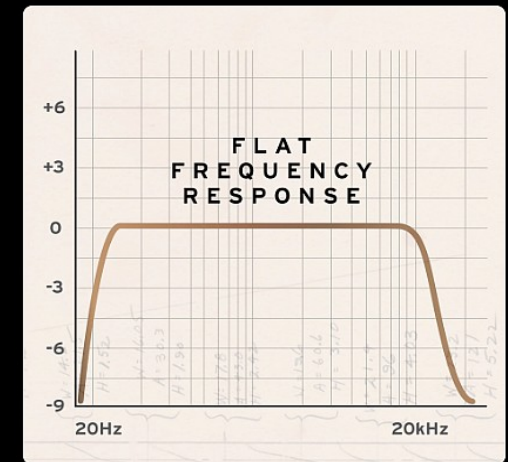

FLAT FREQUENCY RESPONSE

Music and movie soundtracks are reproduced objectively, without bias for specific frequencies or tonal ranges. Recorded sound is delivered as the artist intended, as accurately as possible - with spectral balance ensuring natural audio reproduction.

AUDIO TUNING

AUDIO DISTRIBUTION

Bestellung: at.order@audiotuning.at **Web:** www.audiotuning.com **Tel:** +43 1 5448580-0

Audio Tuning Vertriebs GmbH - Margaretenstraße 98, 1050 Wien