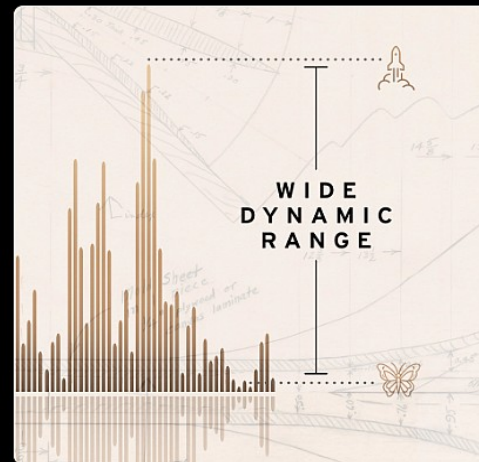

WIDE DYNAMIC RANGE

The softest sounds are reproduced with remarkable clarity and sensitivity, while the loudest sounds are delivered with maximum life-like impact - without fatigue or distortion. Klipsch technology ensures the greatest possible range between the softest and loudest audio levels.